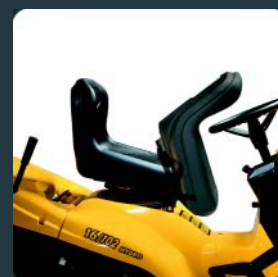

### Estate Tornado Stiga

A ride-on lawnmower with almost unbeatable efficiency in tall, tough grass. The flexible machine can also use the Multiclip cutting system.

The ride-on lawnmower is excellent when an effective cutting through tall and tough grass is important. The machine is nevertheless flexible and on good quality grass you can simply change to Multiclip mode. Then you don't have to rake or empty grass. Mowing is quieter and you fertilise the grass at the same time.

The ride-on lawnmower is comfortable to operate. The ergo-seat is collapsible and has draining. The deck has a unique system for easy cleaning.

Equipped with an environment friendly 13,5 hp engine. The cutting width is 98 cm.